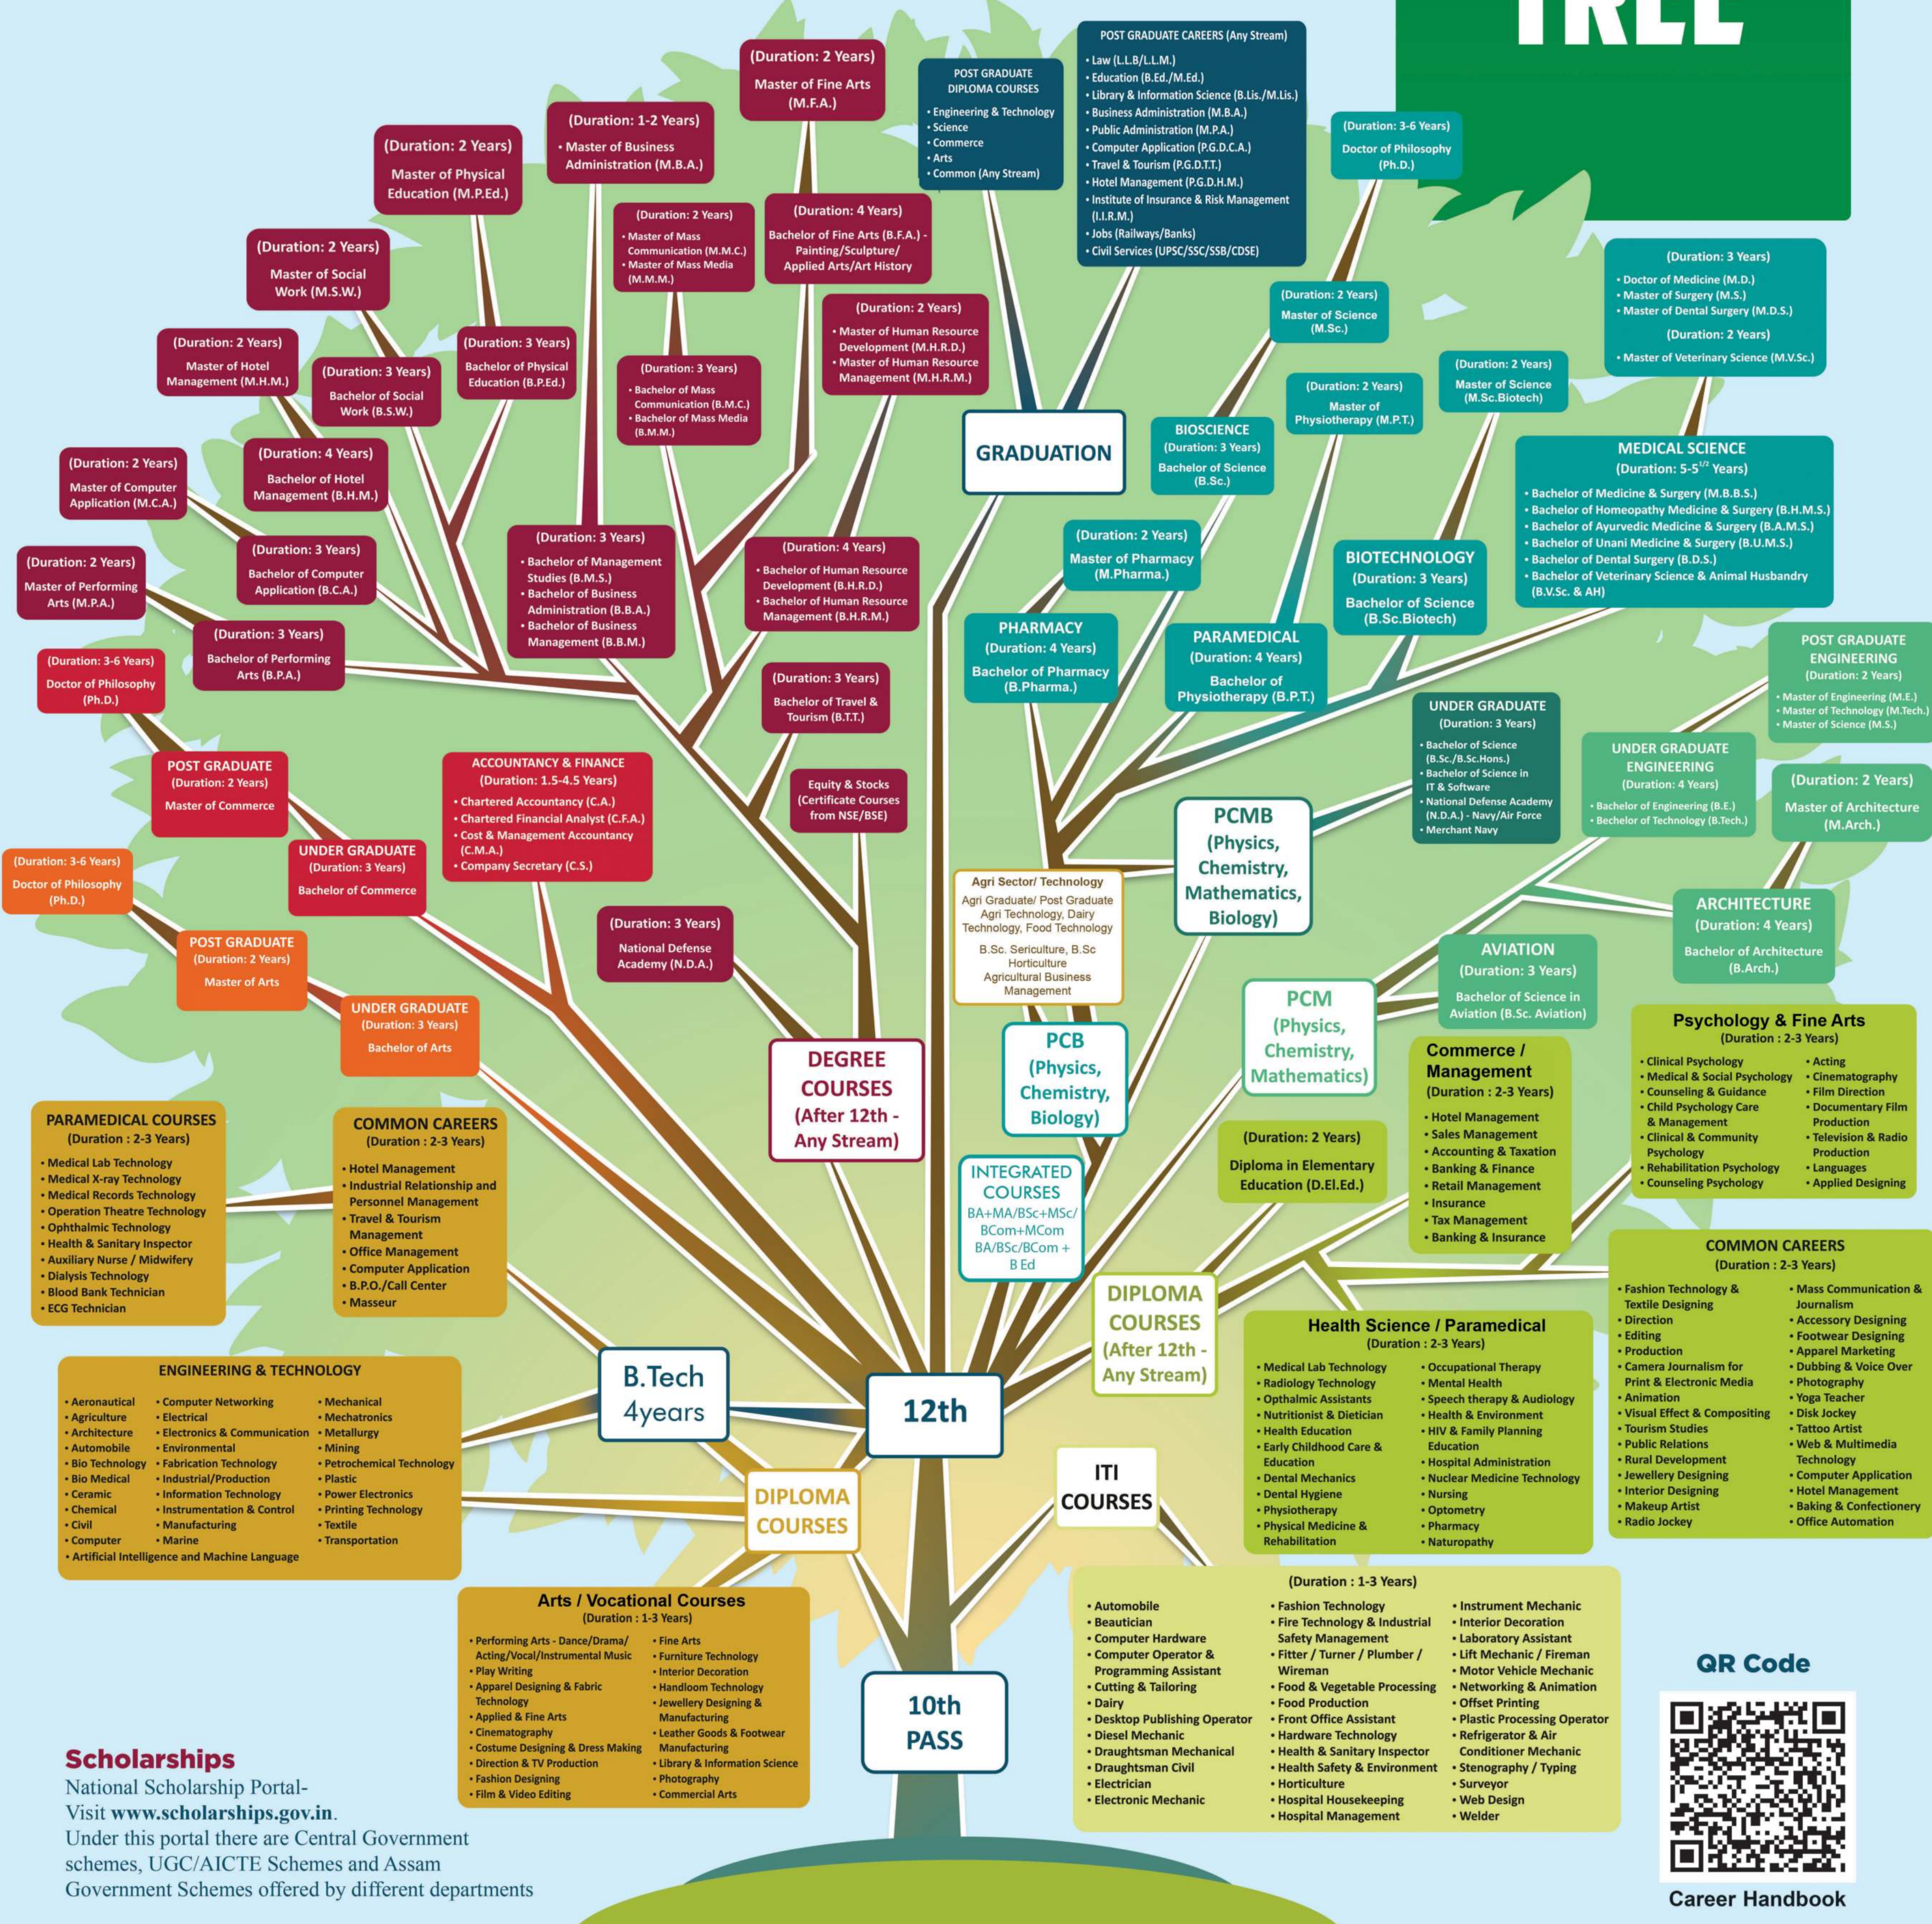

CAREER TREE

Career Handbook

Scholarships
National Scholarship Portal-
Visit www.scholarships.gov.in.
Under this portal there are Central Government schemes, UGC/AICTE Schemes and Assam Government Schemes offered by different departments